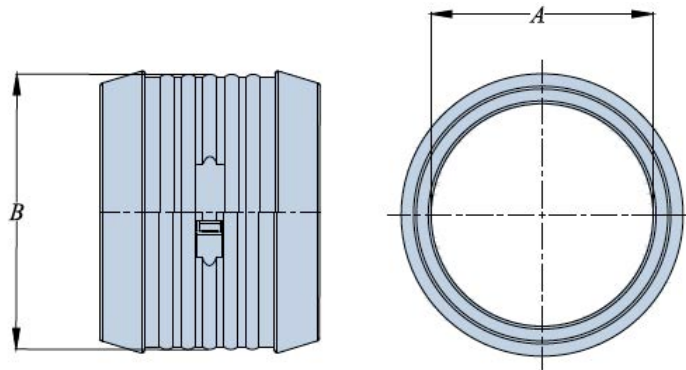

Works with all EMI Backshells

M85049	/93	-10
SERIES	SLASH #	ACCESSORY SHELL SIZE
		Table A

TABLE A				
Accessory Shell Size	A Ø Max.		B Max.	
	inch	mm	inch	mm
04	0.250	6.35	0.390	9.9
06	0.375	9.53	0.515	13.1
08	0.500	12.70	0.640	16.3
10	0.625	15.88	0.770	19.6
12	0.750	19.05	0.903	22.9
14	0.875	22.23	1.094	27.8
16	1.000	25.40	1.173	29.8
18	1.125	28.58	1.310	33.3
20	1.250	31.75	1.447	36.8
22	1.375	34.93	1.578	40.1
24	1.500	38.10	1.703	43.3
26	1.625	41.28	1.828	46.4
28	1.750	44.45	1.953	49.6