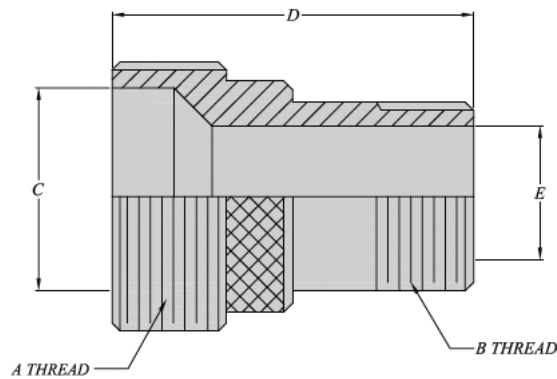

STRAIGHT

Connector Group Q

MIL-DTL-26482 Series I Jam Nut Receptacle

M85049	34	10	W
SERIES	SLASH #	SHELL SIZE	FINISH
	34: Straight	Table A	W: Aluminum, Cadmium Olive Drab Z: Aluminum, Zinc Nickel

TABLE-A

SHELL SIZE	A THREAD UNEFC CLASS 2A	B THREAD UNEFC CLASS 2A	ØC +0.010 (0.25) -0.011 (0.28)		D Max.		ØE +0.005 (0.13) -0.001 (0.03)	
			inch	mm	inch	mm	inch	mm
			8	0.625-24	0.4375-28	0.500	12.70	0.812
10	0.750-20	0.5625-24	0.609	15.47	0.812	20.62	0.439	11.15
12	0.875-20	0.6875-24	0.734	18.64	0.812	20.62	0.564	14.33
14	1.000-20	0.8125-20	0.859	21.82	0.812	20.62	0.668	16.97
16	1.125-18	0.9375-20	0.969	24.61	0.812	20.62	0.793	20.14
18	1.250-18	1.0625-18	1.109	28.17	0.812	20.62	0.910	23.11
20	1.375-18	1.1875-18	1.219	30.96	0.906	23.01	1.025	26.04
22	1.500-18	1.3125-18	1.344	34.14	0.906	23.01	1.150	29.21
24	1.625-18	1.4375-18	1.469	37.31	0.937	23.80	1.275	32.39