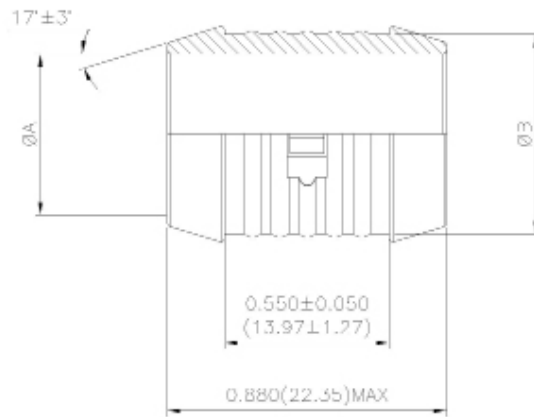

Used with M85049/88 band lock adapters

| | | |
|--------|---------|----------------------|
| M85049 | /93 | -10 |
| SERIES | SLASH # | ACCESSORY SHELL SIZE |
| | | Table A |

| Accessory Shell Size | A \varnothing Max. | | B Max. | |
|----------------------|----------------------|-------|--------|------|
| | inch | mm | inch | mm |
| 04 | 0.250 | 6.35 | 0.390 | 9.9 |
| 06 | 0.375 | 9.53 | 0.515 | 13.1 |
| 08 | 0.500 | 12.70 | 0.640 | 16.3 |
| 10 | 0.625 | 15.88 | 0.770 | 19.6 |
| 12 | 0.750 | 19.05 | 0.903 | 22.9 |
| 14 | 0.875 | 22.23 | 1.094 | 27.8 |
| 16 | 1.000 | 25.40 | 1.173 | 29.8 |
| 18 | 1.125 | 28.58 | 1.310 | 33.3 |
| 20 | 1.250 | 31.75 | 1.447 | 36.8 |
| 22 | 1.375 | 34.93 | 1.578 | 40.1 |
| 24 | 1.500 | 38.10 | 1.703 | 43.3 |
| 26 | 1.625 | 41.28 | 1.828 | 46.4 |
| 28 | 1.750 | 44.45 | 1.953 | 49.6 |